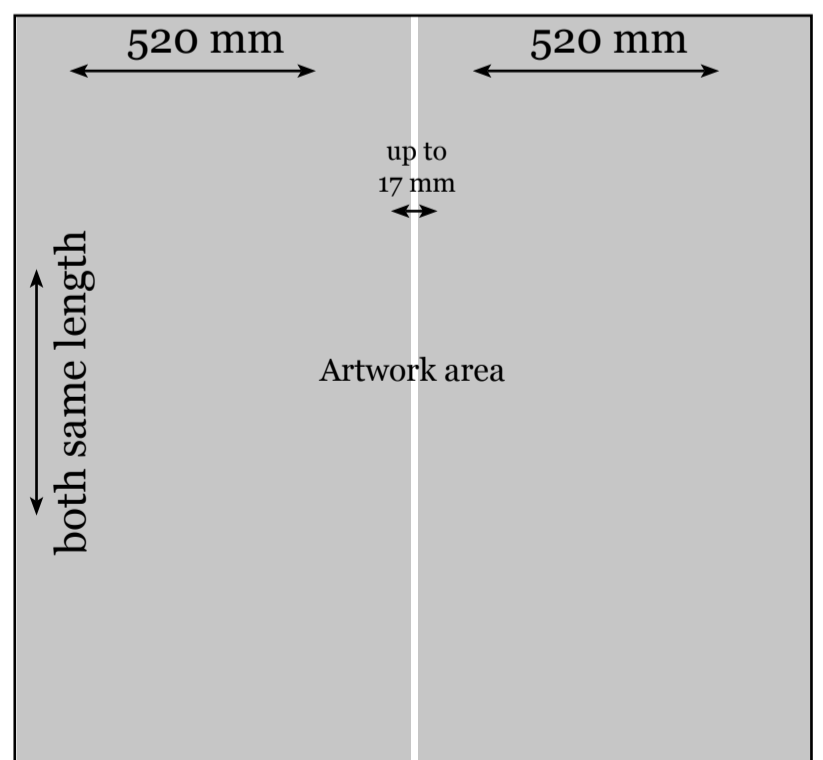

<http://wsa.wikidot.com/text:photoshoprepeat>

SELF ADHESIVE

POLY FABRIC:

ROLL WIDTH:
610 MM

PRINT WIDTH:
600 MM

COALA DECO

WALL WB:

ROLL WIDTH:
1067 MM

PRINT WIDTH:
1057 MM

OR

Note :

Borderless Printing is possible on some of our inkjet rolls. Please consult a CSC technician for the width to set your artwork to.