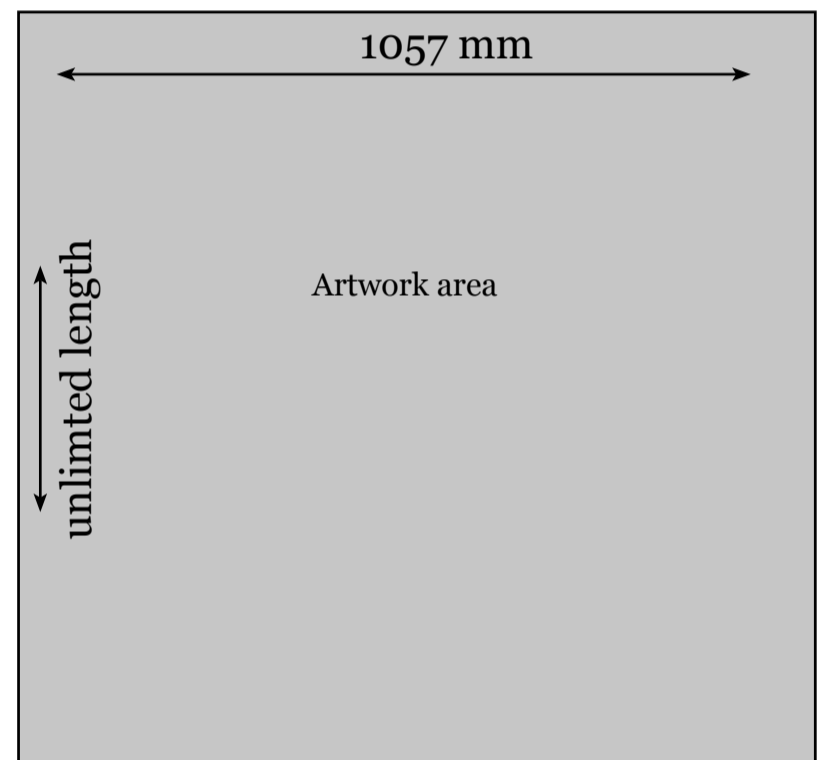

<http://wsa.wikidot.com/text:photoshoprepeat>

SELF ADHESIVE

POLY FABRIC:

ROLL WIDTH:
610 MM

PRINT WIDTH:
600 MM

COALA DECO

WALL WB:

ROLL WIDTH:
1067 MM

PRINT WIDTH:
1057 MM

OR

Note :

Borderless Printing is possible on some of our inkjet rolls. Please consult a CSC technician for the width to set your artwork to.